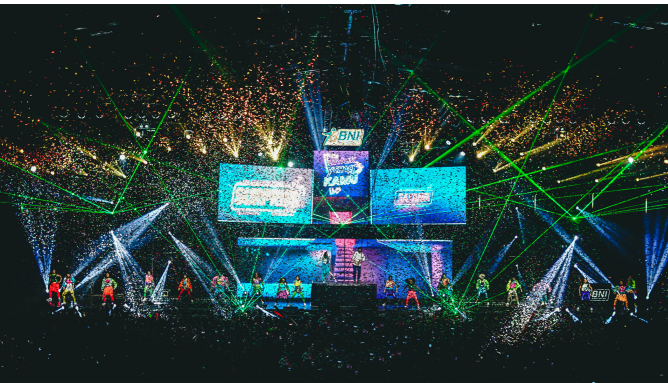

OUR PRODUCT: CONFETTI FX

CELEBRATE IN A SHOWER OF JOY

– From intimate indoor gatherings to grand outdoor festivals.