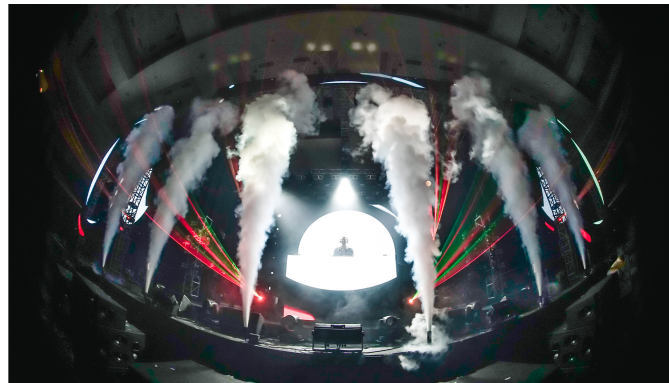

OUR PRODUCT: CO2 & SMOKE FX

UNLEASH CO2, CAPTIVATE MINDS!

These CO2 effects are widely employed in prominent clubs and music festivals. Thanks to the incorporated powerful LEDs, you can even tint the smoke with color.