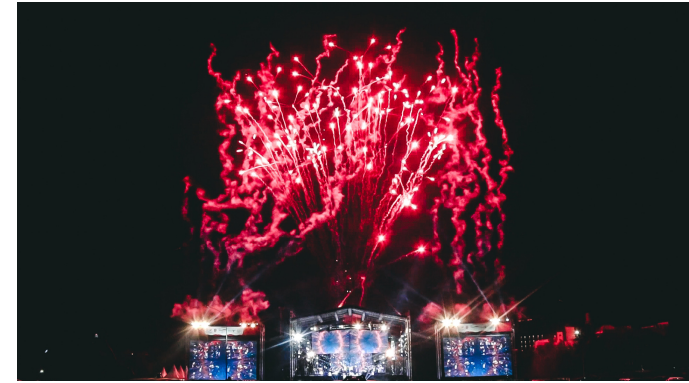

PAINTING THE SKY WITH FIRE

Since 2005, we have been crafting stunning displays that light up the sky, bringing brilliance and amazement to the night.

With extensive experience, we curate awe-inspiring shows that commemorate a range of occasions, from weddings to corporate gatherings.

Over almost twenty years, we've remained the reliable option for those desiring to enhance their events with the enchantment of expertly coordinated fireworks.