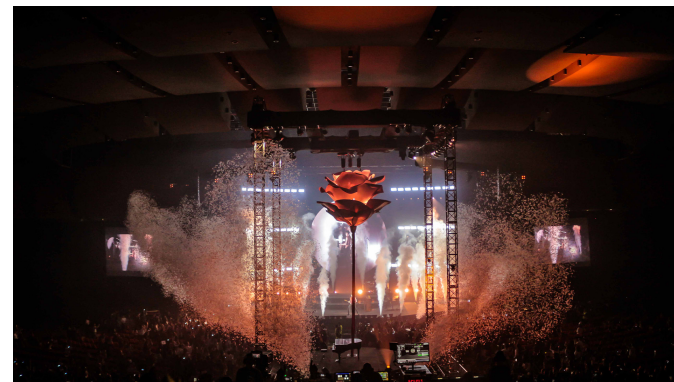

OUR PRODUCT: CONFETTI FX

CELEBRATE IN A SHOWER OF JOY

– From intimate indoor gatherings to grand outdoor festivals.