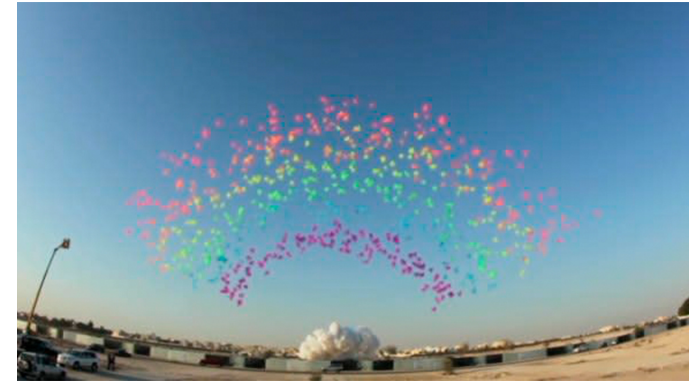

# **DAYTIME FIREWORKS: WHERE LIGHTS MEET THE SUN!**

Daytime fireworks are a dazzling spectacle that turns the ordinary into the extraordinary. Unlike traditional fireworks that light up the night sky, these innovative displays harness the power of the sun to create a mesmerizing show of colors and patterns in broad daylight. Imagine vibrant bursts of light, cascading showers of brilliance, and vivid explosions of joy, all under the warm embrace of the sun. Daytime fireworks redefine the boundaries of celebration, bringing a new dimension to weddings, festivals, and special events. Illuminate your day with the magic of daytime fireworks and make your moments unforgettable!